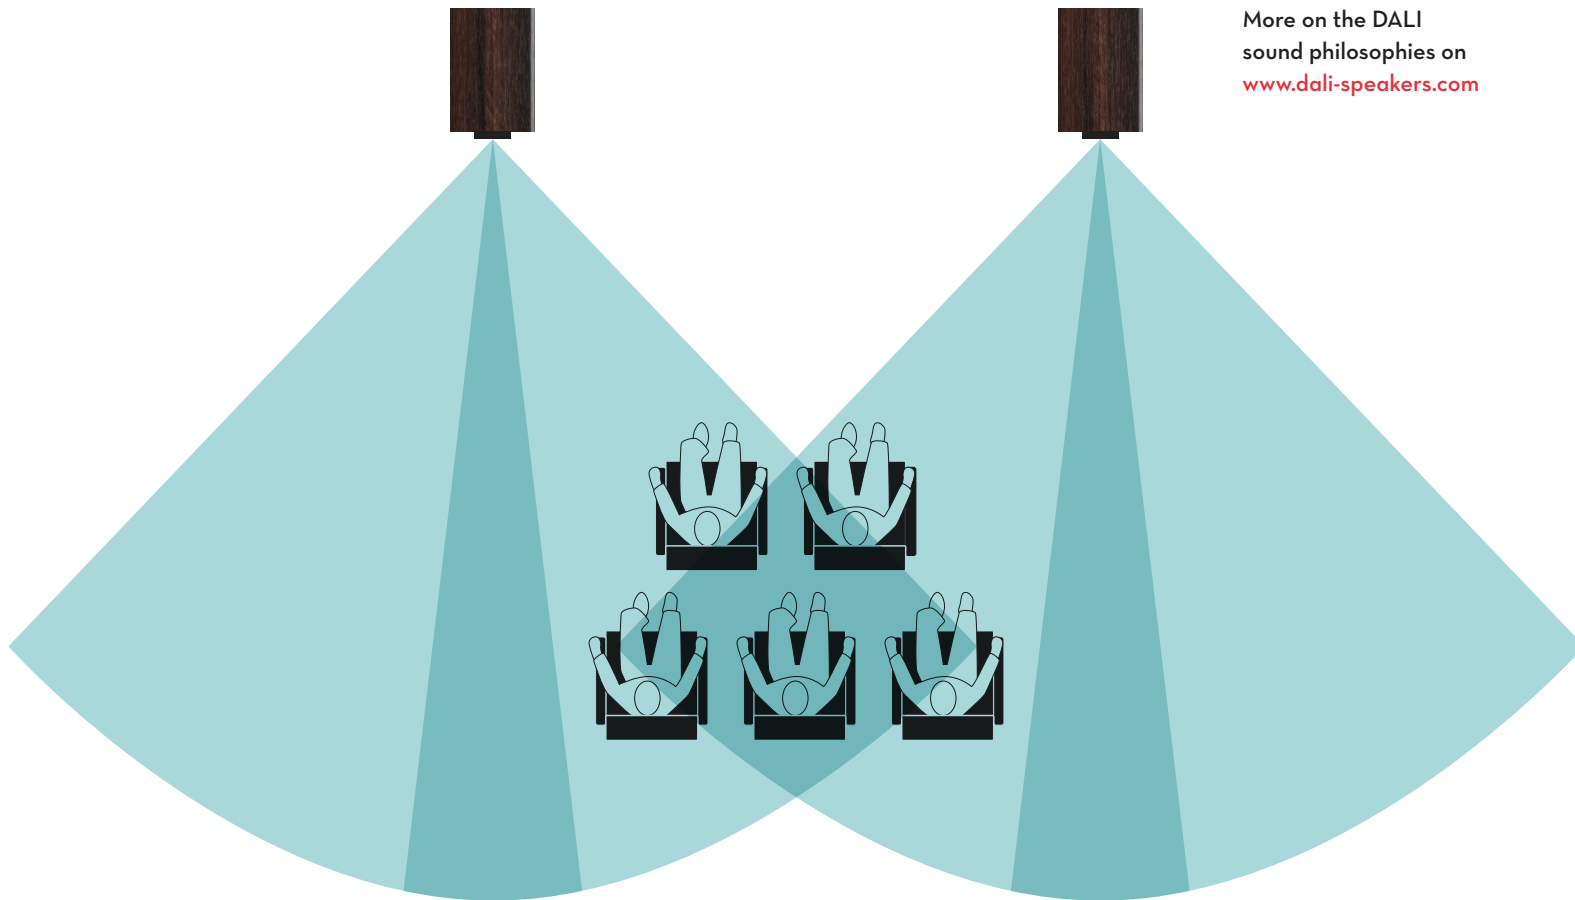

DALI WIDE DISPERSION

Every speaker in our **SPEKTOR** series is built for wide dispersion, designed to fill the room with first-class audio and create the biggest possible sweet spot for your listening pleasure.

This makes it easy to integrate your loudspeakers into any space. With both the driver materials and geometry in the **SPEKTOR** range tailored to achieve this wide-dispersion pattern, you'll feel the benefits of smooth, integrated audio wherever you're seated.

So whether it's movie nights with friends, or mood music for your party or gathering, everyone can **experience true Hi-Fi sound free from interference and distortion.**

More on the DALI
sound philosophies on
www.dali-speakers.com