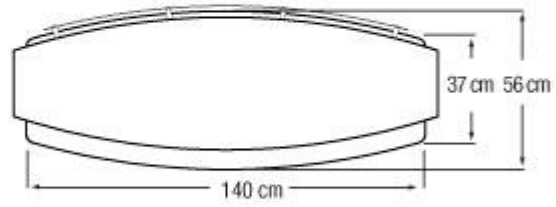

SHELF DIMENSIONS

 Adjustable Shelf Capacity	28 kg
 Bottom Shelf Capacity	68 kg