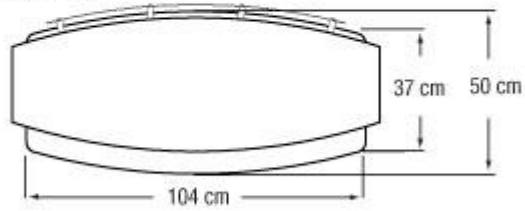

SHELF DIMENSIONS

- Adjustable Shelf**
 Capacity 28 kg

- Bottom Shelf**
 Capacity 34 kg